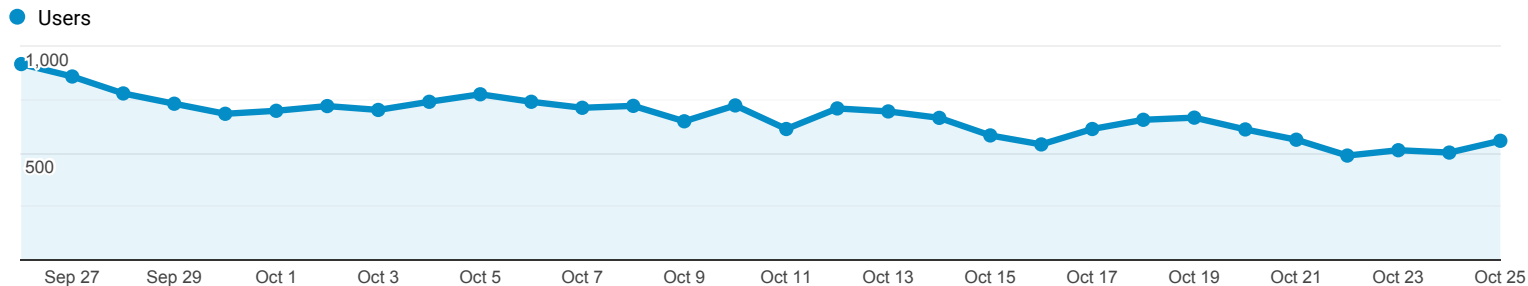

Lankomumo statistika

All Users
100.00% Users

Sep 26, 2020 - Oct 25, 2020

Ataskaitos skirtukas

Date	Users	Sessions	Pageviews
	18,680 % of Total: 100.00% (18,680)	21,354 % of Total: 100.00% (21,354)	43,842 % of Total: 100.00% (43,842)
1. 20201025	558 (2.77%)	587 (2.75%)	1,072 (2.45%)
2. 20201024	503 (2.50%)	517 (2.42%)	867 (1.98%)
3. 20201023	514 (2.55%)	536 (2.51%)	1,132 (2.58%)
4. 20201022	489 (2.43%)	515 (2.41%)	1,060 (2.42%)
5. 20201021	563 (2.80%)	592 (2.77%)	1,140 (2.60%)
6. 20201020	611 (3.04%)	652 (3.05%)	1,504 (3.43%)
7. 20201019	666 (3.31%)	713 (3.34%)	1,562 (3.56%)
8. 20201018	656 (3.26%)	688 (3.22%)	1,395 (3.18%)
9. 20201017	613 (3.05%)	643 (3.01%)	1,229 (2.80%)
10. 20201016	541 (2.69%)	575 (2.69%)	1,187 (2.71%)
11. 20201015	583 (2.90%)	630 (2.95%)	1,397 (3.19%)
12. 20201014	665 (3.30%)	706 (3.31%)	1,858 (4.24%)
13. 20201013	695 (3.45%)	741 (3.47%)	1,570 (3.58%)
14. 20201012	709 (3.52%)	760 (3.56%)	1,596 (3.64%)
15. 20201011	613 (3.05%)	641 (3.00%)	1,280 (2.92%)
16. 20201010	723 (3.59%)	764 (3.58%)	1,486 (3.39%)
17. 20201009	649 (3.22%)	687 (3.22%)	1,403 (3.20%)
18. 20201008	721 (3.58%)	769 (3.60%)	1,633 (3.72%)
19. 20201007	712 (3.54%)	776 (3.63%)	1,667 (3.80%)
20. 20201006	740 (3.68%)	795 (3.72%)	1,725 (3.93%)
21. 20201005	775	829	1,812

		(3.85%)	(3.88%)	(4.13%)
22. 20201004		740 (3.68%)	786 (3.68%)	1,604 (3.66%)
23. 20201003		702 (3.49%)	740 (3.47%)	1,401 (3.20%)
24. 20201002		720 (3.58%)	762 (3.57%)	1,415 (3.23%)
25. 20201001		698 (3.47%)	744 (3.48%)	1,514 (3.45%)
26. 20200930		684 (3.40%)	722 (3.38%)	1,584 (3.61%)
27. 20200929		731 (3.63%)	772 (3.62%)	1,549 (3.53%)
28. 20200928		779 (3.87%)	826 (3.87%)	1,796 (4.10%)
29. 20200927		858 (4.26%)	919 (4.30%)	1,798 (4.10%)
30. 20200926		916 (4.55%)	967 (4.53%)	1,606 (3.66%)