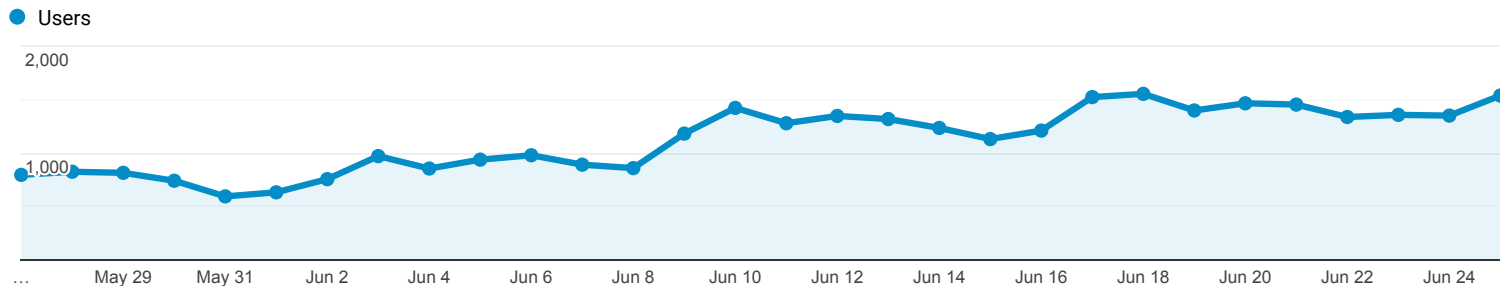

Lankomumo statistika

May 27, 2019 - Jun 25, 2019

All Users
100.00% Users

Ataskaitos skirtukas

Date	Users	Sessions	Pageviews
	31,030 % of Total: 100.00% (31,030)	36,056 % of Total: 100.00% (36,056)	84,797 % of Total: 100.00% (84,797)
1. 20190625	1,538 (4.55%)	1,631 (4.52%)	4,039 (4.76%)
2. 20190624	1,351 (4.00%)	1,435 (3.98%)	3,250 (3.83%)
3. 20190623	1,358 (4.02%)	1,427 (3.96%)	2,659 (3.14%)
4. 20190622	1,338 (3.96%)	1,441 (4.00%)	3,233 (3.81%)
5. 20190621	1,454 (4.30%)	1,548 (4.29%)	3,496 (4.12%)
6. 20190620	1,466 (4.34%)	1,581 (4.38%)	4,140 (4.88%)
7. 20190619	1,399 (4.14%)	1,504 (4.17%)	4,319 (5.09%)
8. 20190618	1,554 (4.60%)	1,651 (4.58%)	4,278 (5.04%)
9. 20190617	1,524 (4.51%)	1,629 (4.52%)	3,829 (4.52%)
10. 20190616	1,211 (3.58%)	1,286 (3.57%)	2,930 (3.46%)
11. 20190615	1,132 (3.35%)	1,197 (3.32%)	2,477 (2.92%)
12. 20190614	1,236 (3.66%)	1,341 (3.72%)	2,897 (3.42%)
13. 20190613	1,319 (3.90%)	1,407 (3.90%)	4,374 (5.16%)
14. 20190612	1,348 (3.99%)	1,428 (3.96%)	3,684 (4.34%)
15. 20190611	1,280 (3.79%)	1,379 (3.82%)	3,276 (3.86%)
16. 20190610	1,423 (4.21%)	1,525 (4.23%)	3,747 (4.42%)
17. 20190609	1,183 (3.50%)	1,259 (3.49%)	2,753 (3.25%)
18. 20190608	861 (2.55%)	906 (2.51%)	1,790 (2.11%)
19. 20190607	893 (2.64%)	972 (2.70%)	2,208 (2.60%)
20. 20190606	981 (2.90%)	1,040 (2.88%)	2,341 (2.76%)
21. 20190605	940 (2.74%)	994 (2.76%)	2,165 (2.55%)

		(2.78%)		(2.76%)		(2.55%)
22. 20190604		857 (2.54%)		923 (2.56%)		1,951 (2.30%)
23. 20190603		973 (2.88%)		1,050 (2.91%)		2,460 (2.90%)
24. 20190602		758 (2.24%)		797 (2.21%)		1,694 (2.00%)
25. 20190601		635 (1.88%)		673 (1.87%)		1,308 (1.54%)
26. 20190531		597 (1.77%)		629 (1.74%)		1,357 (1.60%)
27. 20190530		743 (2.20%)		782 (2.17%)		1,500 (1.77%)
28. 20190529		817 (2.42%)		870 (2.41%)		2,348 (2.77%)
29. 20190528		827 (2.45%)		890 (2.47%)		2,392 (2.82%)
30. 20190527		798 (2.36%)		861 (2.39%)		1,902 (2.24%)