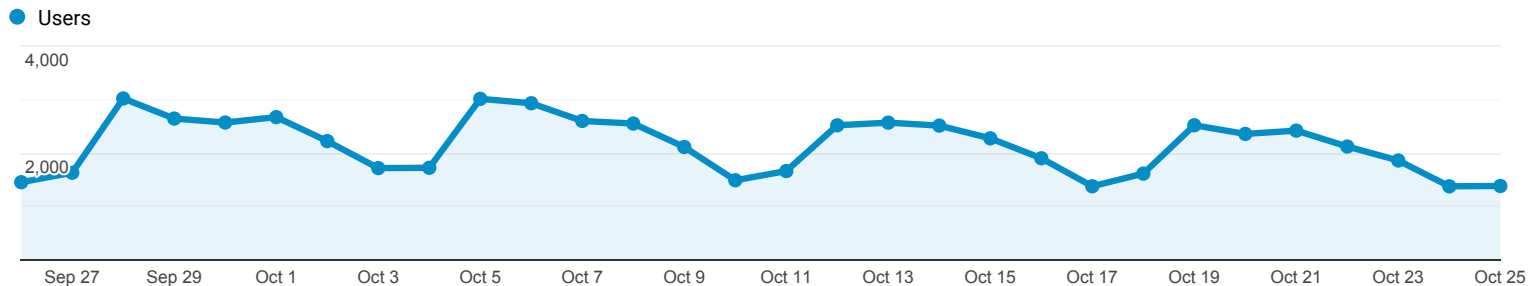

## Lankomumo statistika

Sep 26, 2020 - Oct 25, 2020

All Users  
100.00% Users

Ataskaitos skirtukas

Date	Users	Sessions	Pageviews
	<b>56,785</b> % of Total: 100.00% (56,785)	<b>69,192</b> % of Total: 100.00% (69,192)	<b>141,232</b> % of Total: 100.00% (141,232)
1. 20201025	1,388 (2.14%)	1,437 (2.08%)	2,599 (1.84%)
2. 20201024	1,382 (2.13%)	1,438 (2.08%)	2,487 (1.76%)
3. 20201023	1,864 (2.87%)	1,988 (2.87%)	4,204 (2.98%)
4. 20201022	2,125 (3.27%)	2,295 (3.32%)	4,634 (3.28%)
5. 20201021	2,422 (3.73%)	2,583 (3.73%)	5,446 (3.86%)
6. 20201020	2,360 (3.63%)	2,555 (3.69%)	5,645 (4.00%)
7. 20201019	2,522 (3.88%)	2,716 (3.93%)	5,710 (4.04%)
8. 20201018	1,619 (2.49%)	1,695 (2.45%)	3,132 (2.22%)
9. 20201017	1,383 (2.13%)	1,438 (2.08%)	2,502 (1.77%)
10. 20201016	1,906 (2.94%)	2,029 (2.93%)	4,034 (2.86%)
11. 20201015	2,278 (3.51%)	2,466 (3.56%)	4,952 (3.51%)
12. 20201014	2,515 (3.87%)	2,714 (3.92%)	5,914 (4.19%)
13. 20201013	2,571 (3.96%)	2,755 (3.98%)	5,527 (3.91%)
14. 20201012	2,521 (3.88%)	2,700 (3.90%)	5,783 (4.09%)
15. 20201011	1,667 (2.57%)	1,734 (2.51%)	3,521 (2.49%)
16. 20201010	1,495 (2.30%)	1,571 (2.27%)	2,752 (1.95%)
17. 20201009	2,116 (3.26%)	2,273 (3.29%)	4,617 (3.27%)
18. 20201008	2,554 (3.93%)	2,722 (3.93%)	5,285 (3.74%)
19. 20201007	2,602 (4.01%)	2,808 (4.06%)	5,617 (3.98%)
20. 20201006	2,933 (4.52%)	3,134 (4.53%)	6,770 (4.79%)
21. 20201005	3,015	3,286	6,940

		(4.64%)	(4.75%)	(4.91%)
22. <b>20201004</b>		1,728 (2.66%)	1,794 (2.59%)	3,214 (2.28%)
23. <b>20201003</b>		1,722 (2.65%)	1,786 (2.58%)	3,525 (2.50%)
24. <b>20201002</b>		2,226 (3.43%)	2,327 (3.36%)	4,827 (3.42%)
25. <b>20201001</b>		2,674 (4.12%)	2,871 (4.15%)	6,419 (4.55%)
26. <b>20200930</b>		2,573 (3.96%)	2,735 (3.95%)	5,695 (4.03%)
27. <b>20200929</b>		2,647 (4.08%)	2,832 (4.09%)	5,621 (3.98%)
28. <b>20200928</b>		3,022 (4.65%)	3,262 (4.71%)	7,531 (5.33%)
29. <b>20200927</b>		1,636 (2.52%)	1,710 (2.47%)	3,379 (2.39%)
30. <b>20200926</b>		1,459 (2.25%)	1,538 (2.22%)	2,950 (2.09%)