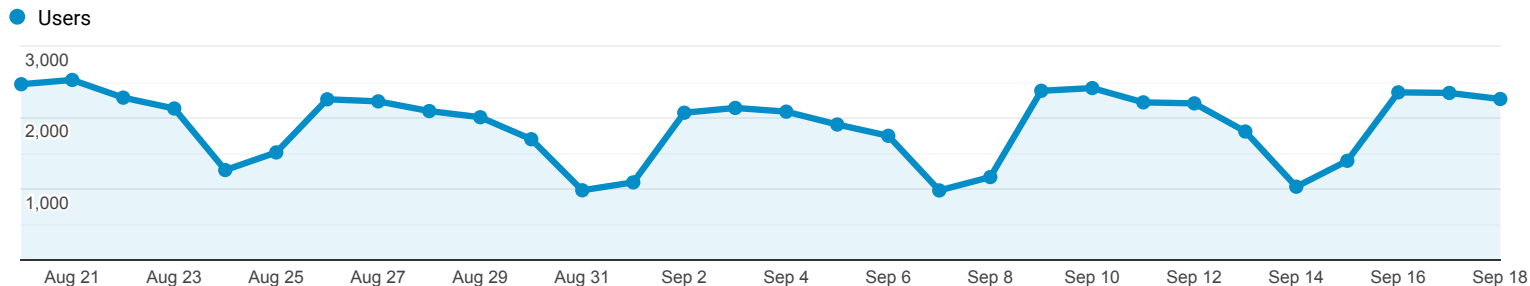

Lankomumo statistika

Aug 20, 2019 - Sep 18, 2019

All Users
100.00% Users

Ataskaitos skirtukas

Date	Users	Sessions	Pageviews
	50,292 % of Total: 100.00% (50,292)	60,452 % of Total: 100.00% (60,452)	140,823 % of Total: 100.00% (140,823)
1. 20190918	2,259 (3.97%)	2,431 (4.02%)	5,718 (4.06%)
2. 20190917	2,344 (4.11%)	2,510 (4.15%)	5,492 (3.90%)
3. 20190916	2,352 (4.13%)	2,515 (4.16%)	6,291 (4.47%)
4. 20190915	1,394 (2.45%)	1,443 (2.39%)	2,895 (2.06%)
5. 20190914	1,031 (1.81%)	1,063 (1.76%)	2,279 (1.62%)
6. 20190913	1,804 (3.17%)	1,896 (3.14%)	4,297 (3.05%)
7. 20190912	2,198 (3.86%)	2,326 (3.85%)	4,925 (3.50%)
8. 20190911	2,212 (3.88%)	2,373 (3.93%)	6,067 (4.31%)
9. 20190910	2,412 (4.23%)	2,587 (4.28%)	6,218 (4.42%)
10. 20190909	2,374 (4.17%)	2,530 (4.19%)	5,695 (4.04%)
11. 20190908	1,166 (2.05%)	1,221 (2.02%)	2,502 (1.78%)
12. 20190907	979 (1.72%)	1,016 (1.68%)	2,386 (1.69%)
13. 20190906	1,744 (3.06%)	1,853 (3.07%)	4,785 (3.40%)
14. 20190905	1,902 (3.34%)	2,021 (3.34%)	5,269 (3.74%)
15. 20190904	2,082 (3.65%)	2,245 (3.71%)	5,349 (3.80%)
16. 20190903	2,134 (3.75%)	2,259 (3.74%)	4,956 (3.52%)
17. 20190902	2,067 (3.63%)	2,207 (3.65%)	5,134 (3.65%)
18. 20190901	1,092 (1.92%)	1,131 (1.87%)	2,684 (1.91%)
19. 20190831	981 (1.72%)	1,017 (1.68%)	2,556 (1.82%)
20. 20190830	1,696 (2.98%)	1,805 (2.99%)	4,283 (3.04%)
21. 20190829	2,004	2,142	5,550

		(3.52%)		(3.54%)		(3.94%)
22.	20190828	2,090 (3.67%)	2,222 (3.68%)	5,416 (3.85%)		
23.	20190827	2,226 (3.91%)	2,377 (3.93%)	5,754 (4.09%)		
24.	20190826	2,255 (3.96%)	2,412 (3.99%)	5,685 (4.04%)		
25.	20190825	1,511 (2.65%)	1,575 (2.61%)	3,659 (2.60%)		
26.	20190824	1,264 (2.22%)	1,309 (2.17%)	2,838 (2.02%)		
27.	20190823	2,126 (3.73%)	2,250 (3.72%)	5,022 (3.57%)		
28.	20190822	2,278 (4.00%)	2,402 (3.97%)	5,278 (3.75%)		
29.	20190821	2,526 (4.43%)	2,681 (4.43%)	6,344 (4.50%)		
30.	20190820	2,466 (4.33%)	2,633 (4.36%)	5,496 (3.90%)		