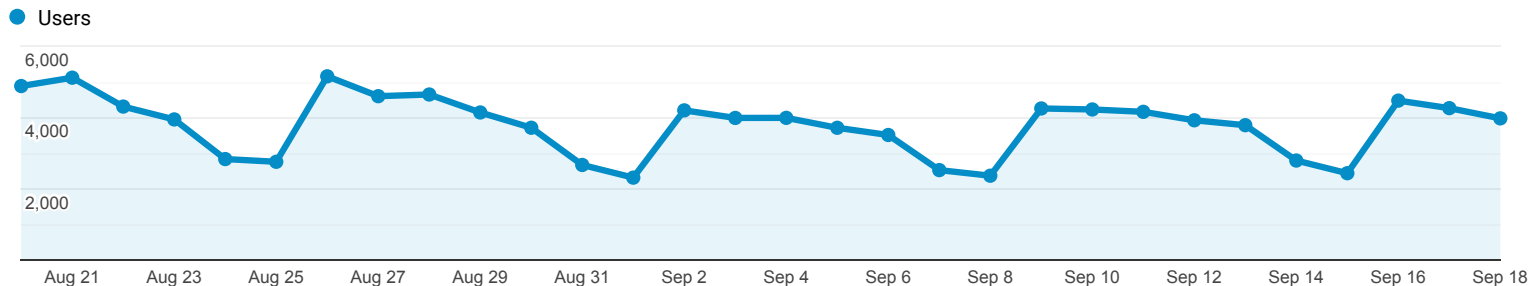

Lankomumo statistika

Aug 20, 2019 - Sep 18, 2019

All Users
100.00% Users

Ataskaitos skirtukas

Date	Users	Sessions	Pageviews
	94,922 % of Total: 100.00% (94,922)	124,463 % of Total: 100.00% (124,463)	279,153 % of Total: 100.00% (279,153)
1. 20190918	3,976 (3.50%)	4,334 (3.48%)	9,919 (3.55%)
2. 20190917	4,262 (3.75%)	4,710 (3.78%)	10,583 (3.79%)
3. 20190916	4,473 (3.94%)	4,922 (3.95%)	11,844 (4.24%)
4. 20190915	2,440 (2.15%)	2,609 (2.10%)	6,102 (2.19%)
5. 20190914	2,795 (2.46%)	3,060 (2.46%)	7,015 (2.51%)
6. 20190913	3,785 (3.33%)	4,136 (3.32%)	9,171 (3.29%)
7. 20190912	3,922 (3.45%)	4,323 (3.47%)	9,985 (3.58%)
8. 20190911	4,159 (3.66%)	4,610 (3.70%)	10,292 (3.69%)
9. 20190910	4,225 (3.72%)	4,638 (3.73%)	10,366 (3.71%)
10. 20190909	4,253 (3.74%)	4,665 (3.75%)	10,906 (3.91%)
11. 20190908	2,370 (2.09%)	2,555 (2.05%)	5,859 (2.10%)
12. 20190907	2,527 (2.22%)	2,723 (2.19%)	5,811 (2.08%)
13. 20190906	3,510 (3.09%)	3,851 (3.09%)	8,765 (3.14%)
14. 20190905	3,712 (3.27%)	4,080 (3.28%)	10,054 (3.60%)
15. 20190904	3,990 (3.51%)	4,397 (3.53%)	10,084 (3.61%)
16. 20190903	3,988 (3.51%)	4,408 (3.54%)	10,676 (3.82%)
17. 20190902	4,200 (3.70%)	4,615 (3.71%)	10,689 (3.83%)
18. 20190901	2,316 (2.04%)	2,476 (1.99%)	5,828 (2.09%)
19. 20190831	2,671 (2.35%)	2,912 (2.34%)	6,574 (2.35%)
20. 20190830	3,713 (3.27%)	4,081 (3.28%)	9,130 (3.27%)
21. 20190829	4,141	4,505	9,400

		(3.64%)		(3.62%)		(3.37%)
22. 20190828		4,644 (4.09%)		5,113 (4.11%)		11,110 (3.98%)
23. 20190827		4,597 (4.04%)		5,023 (4.04%)		10,604 (3.80%)
24. 20190826		5,153 (4.53%)		5,672 (4.56%)		11,740 (4.21%)
25. 20190825		2,760 (2.43%)		2,983 (2.40%)		6,562 (2.35%)
26. 20190824		2,836 (2.50%)		3,073 (2.47%)		7,562 (2.71%)
27. 20190823		3,946 (3.47%)		4,329 (3.48%)		9,395 (3.37%)
28. 20190822		4,306 (3.79%)		4,716 (3.79%)		10,123 (3.63%)
29. 20190821		5,115 (4.50%)		5,598 (4.50%)		11,985 (4.29%)
30. 20190820		4,881 (4.29%)		5,346 (4.30%)		11,011 (3.94%)